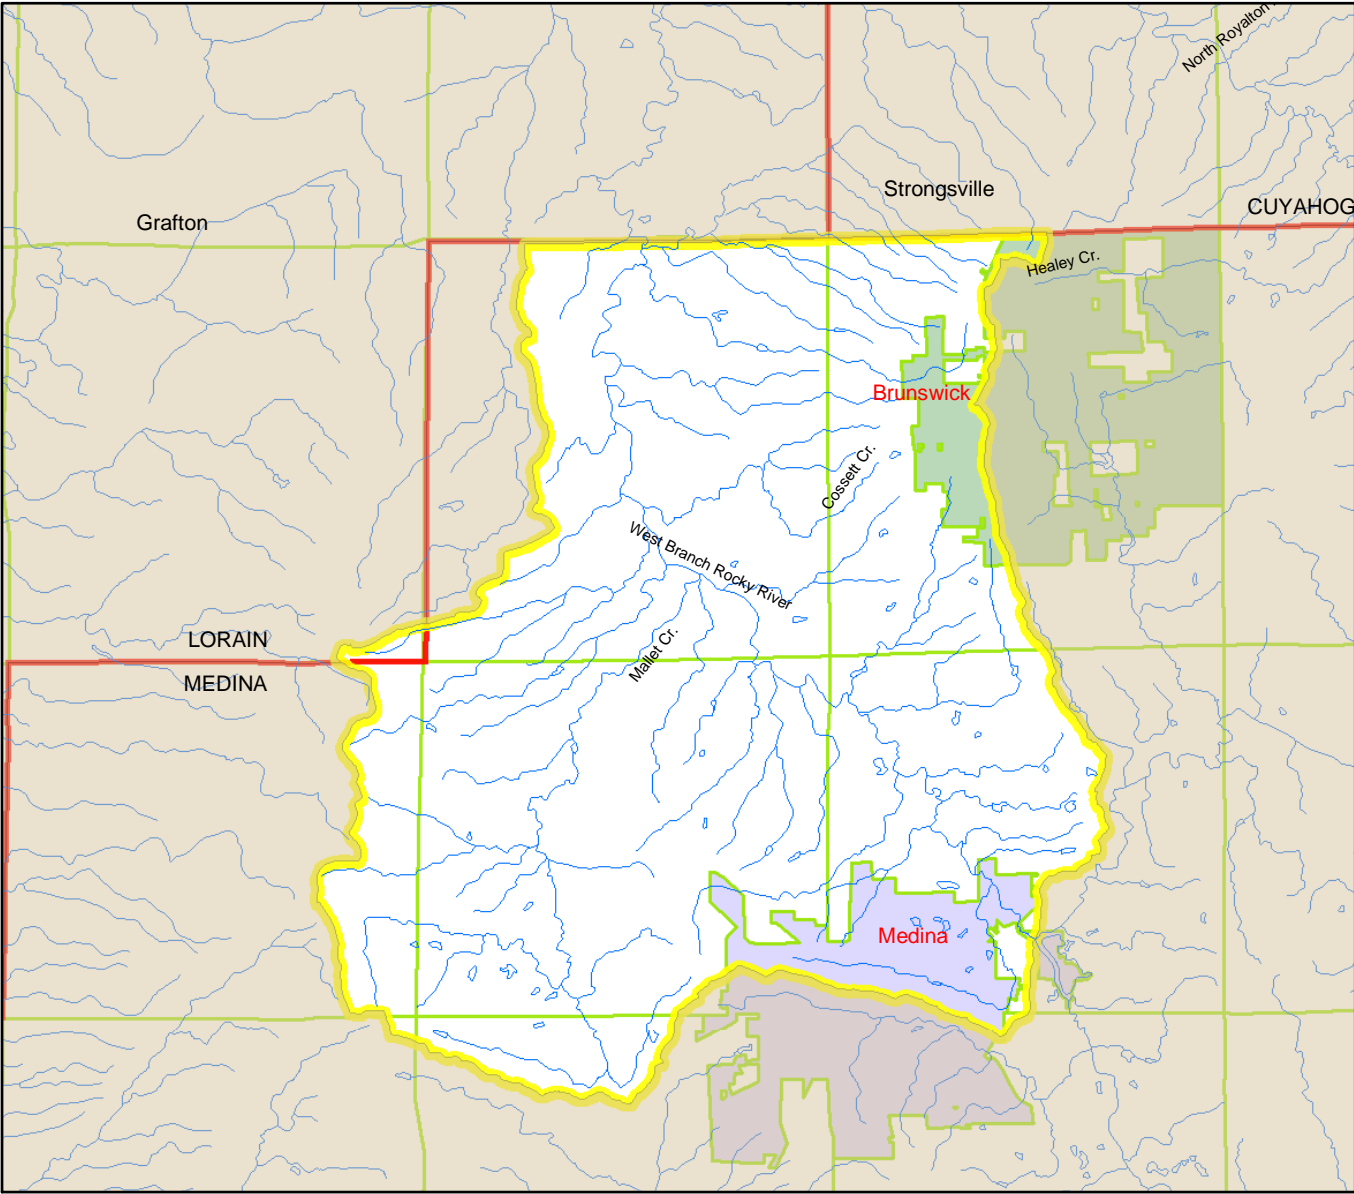

West Branch Rocky River Rapidly Developing Watershed

Legend

- Streams
- Watershed Boundary
- COUNTY
- Township
- Communities**
 - Brunswick
 - Medina