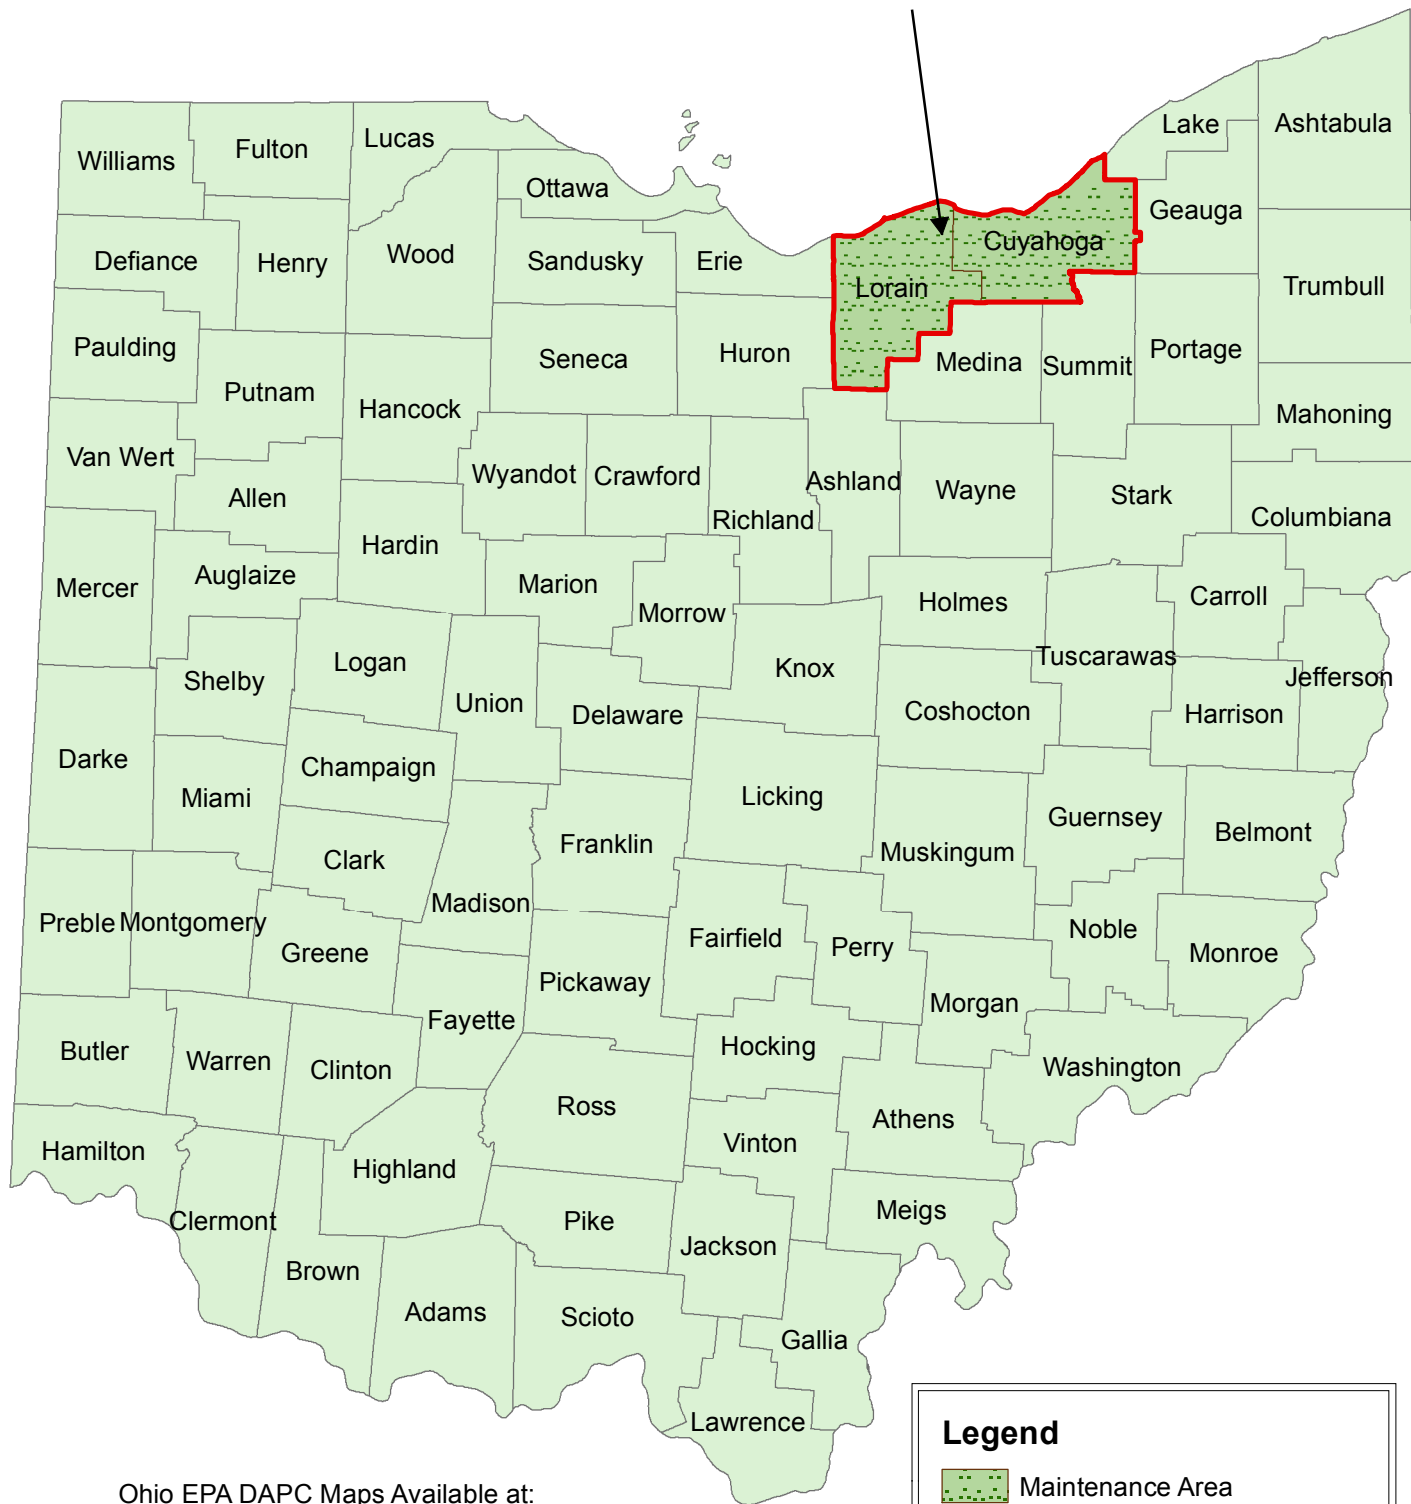

Ohio 2012 Annual PM2.5 (12.0 ug/m3) Nonattainment Areas Effective 04/15/2015

**Cleveland, OH
(Redesignated 04/12/2019)**

Legend

-  Maintenance Area
-  Previous Nonattainment Area

Ohio EPA DAPC Maps Available at:
<http://www.epa.ohio.gov/dapc/general/naaqs.aspx>